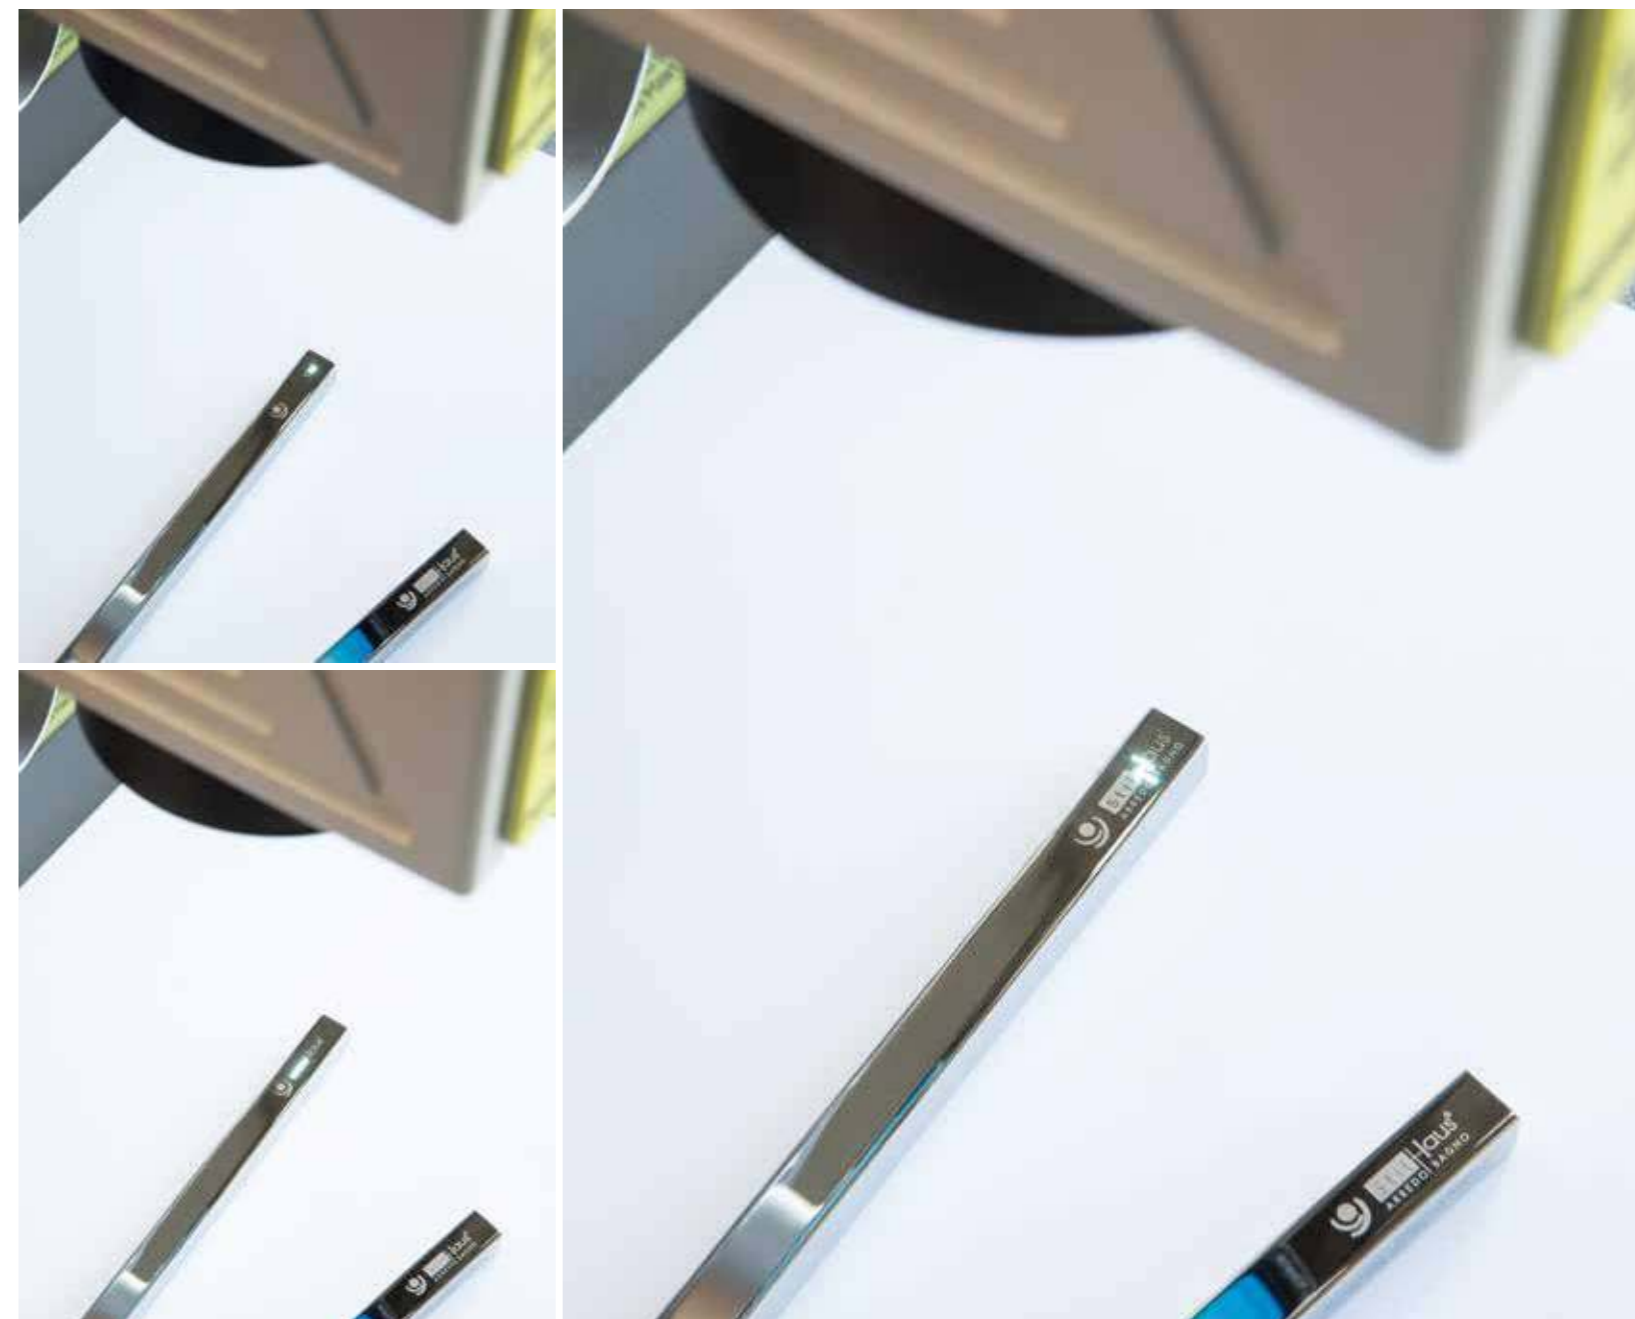

ARTISAN PRODUCTION OF CERAMICS

Our ceramic items are made manually by casting, without the use of industrial molds, the presence of small points is characteristic of the product's craftsmanship.

AESTHETIC PERFORMANCE AND CONTROL METHODS:

Quality control is carried out according to the following specifications:

- Naked eye, corrected if necessary

Distance

- Corresponding to standard and functional use
- In an upright position, with 50 cm between the eye and the object.

Visibility

- Corresponding to the operating conditions

Display area:

The components of our items are subject to the display zones defined in the table below. These observation areas reflect the level of criticality in the comparisons to the end user and determine the level of acceptability of the defects

Zone 1 -

dirt not erased - no more than 1 point less than 1 mm diameter -no more than 1 scratch less than 3mm

- a permanently visible area.

or

- an alternately hidden or visible area (for example: internal toilet brush)

Zone 2

dirt not erased - no more than 2 points less than 2 mm - no more than 2 scratches less than 5mm

Defined as a permanently hidden area (eg under a ceramic, etc.).

Tolerances in millimeters, less than 5% of the total measurement.

PERSONALIZZAZIONE LASER

LASER CUSTOMISATION / PERSONNALISATION DU LASER / LASERINDIVIDUALISIERUNG / ЛАЗЕРНАЯ ПЕРСОНАЛИЗАЦИЯ

Possibilità di personalizzare accessori o prodotti con il logo o il nome della struttura alberghiera. Necessario l'invio di file in formato adatto (dxf o vettoriale).

Prezzo di listino € 2.50 a logo
Minimo 50 pezzi.

Accessories or products can be customized with the logo or name of the hotel. It is necessary to send files in a suitable format (dxf or vectorial).

List price € 2.50 per logo
Minimum 50 pieces

Possibilité de personnaliser des accessoires ou des produits avec le logo ou le nom de l'hôtel. Les fichiers doivent être envoyés dans un format approprié (dxf ou vectoriel).

Prix de liste : 2,50 € par logo
Minimum 50 pièces.

Möglichkeit der individuellen Gestaltung von Zubehör oder Produkten mit dem Logo oder Namen des Hotels. Die Dateien müssen in einem geeigneten Format (dxf oder Vektor) eingereicht werden.

Listenpreis € 2.50 pro Logo
Mindestens 50 Stück.

Возможность персонализации аксессуаров или продуктов с логотипом или названием отеля. Необходимо прислать файлы в подходящем формате (dxf или вектор).

Прейскурантная цена € 2,50 за логотип
Минимум 50 штук.